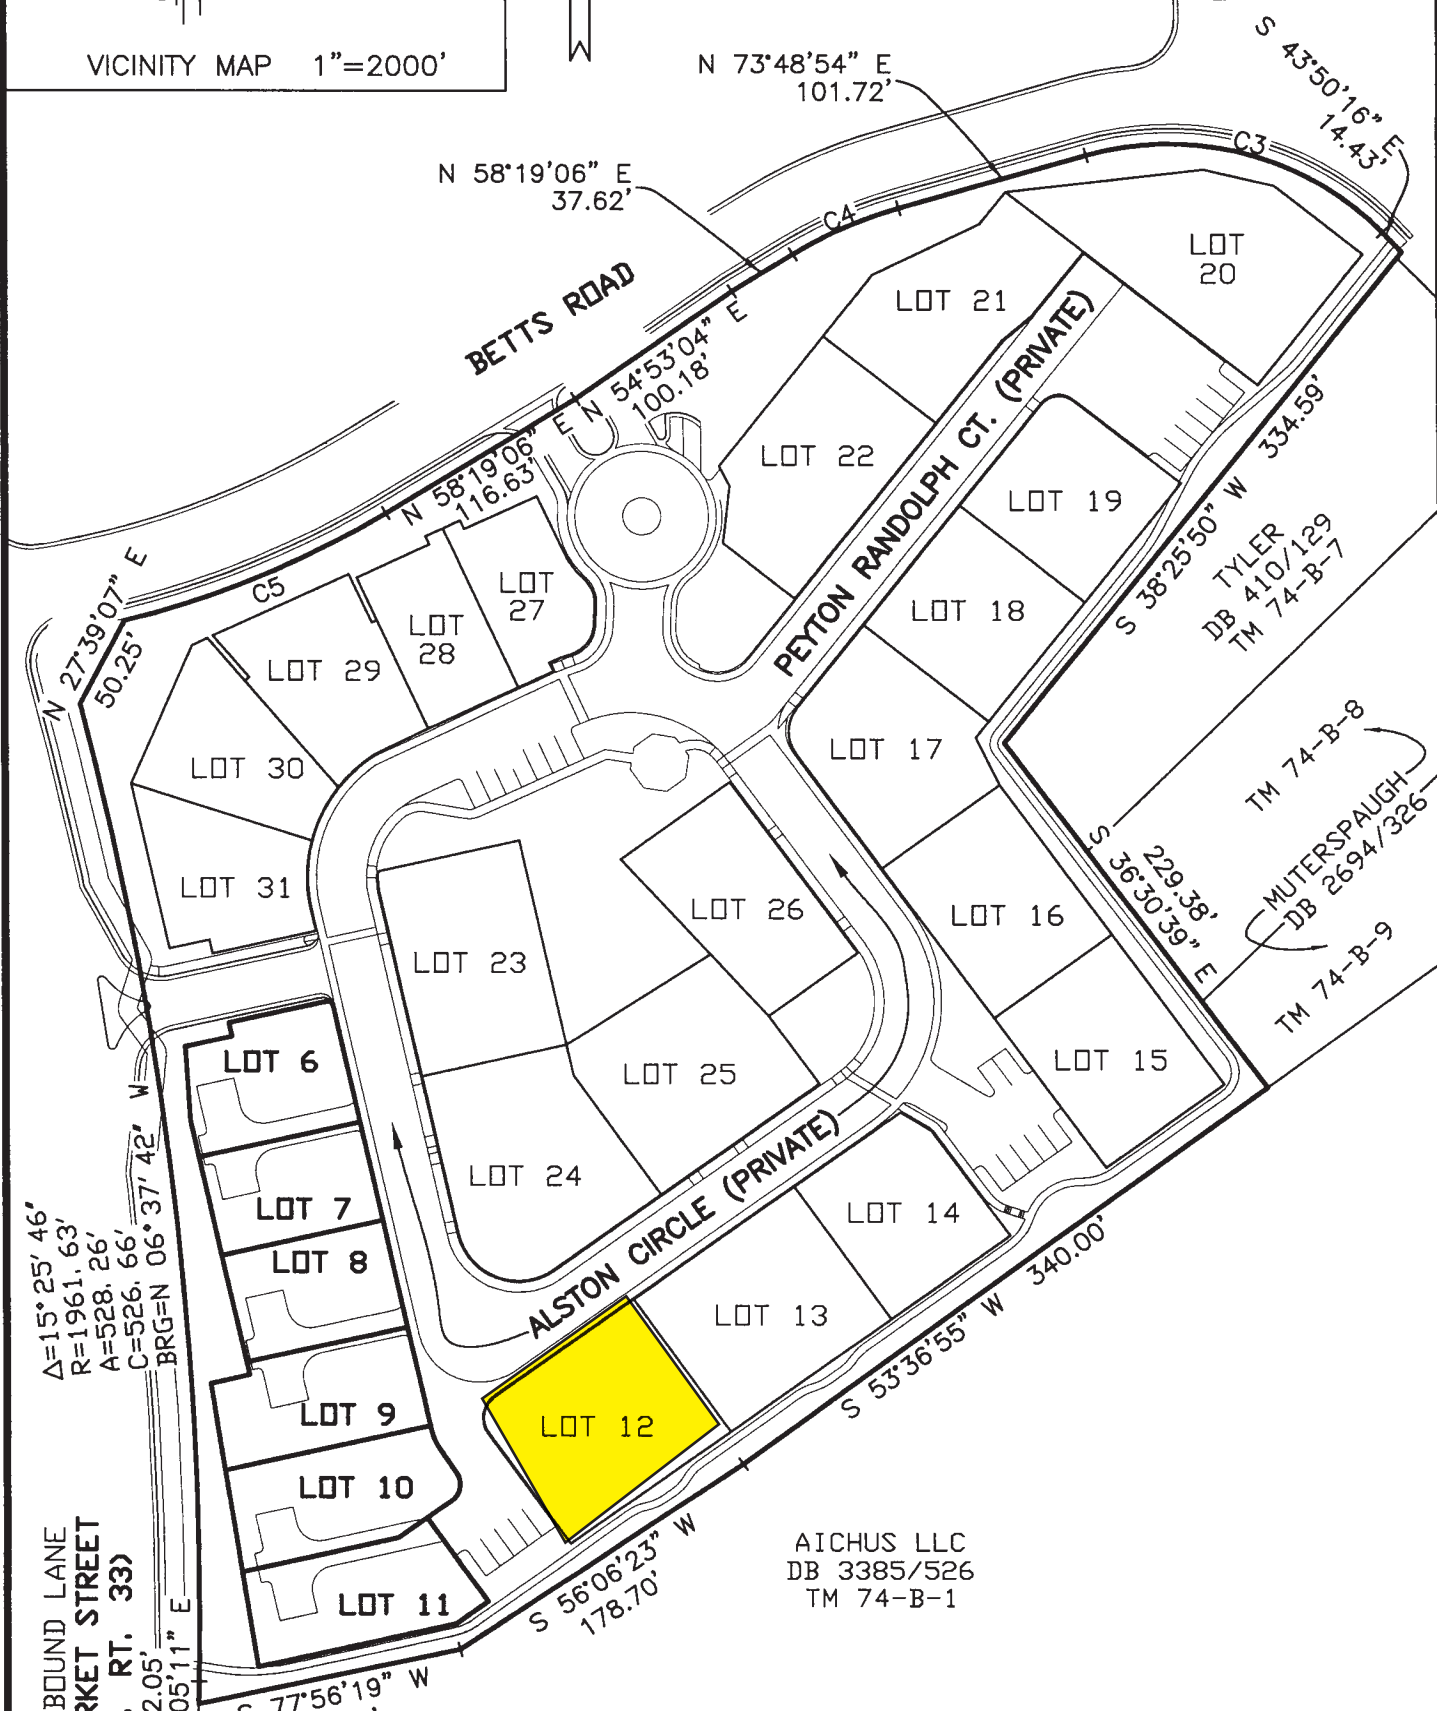

SEE SHEET 8
FOR CURVE TABLE
& LINE TABLE

FAIRWAY
DRIVE

TYLER
DB 410/129
TM 74-B-7

MUTERSPAUGH
DB 2694/326
TM 74-B-9

AICHUS LLC
DB 3385/526
TM 74-B-1

BENNER & ASSOC., INC.
8 PLEASANT HILL ROAD
HARRISONBURG, VA 22801
540 434-0267
REF# 022805
DRAWING: 022805 RESUBD ILDWC